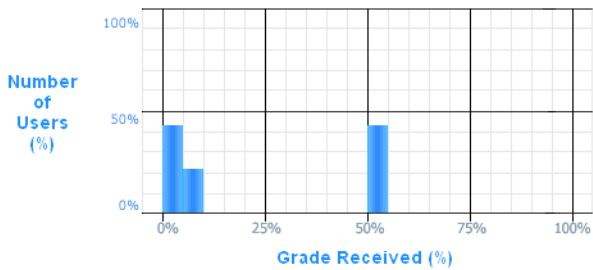

Close

[Back to Top](#)

[Help Page](#)

Source URL (retrieved on Nov 23 2009 - 6:45pm): <http://helpd2l.arizona.edu/students/grades>